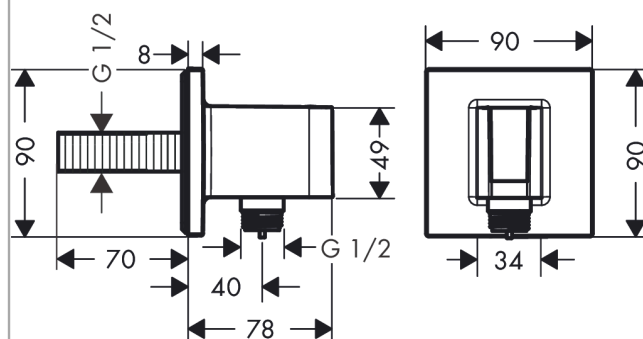

Scale drawing