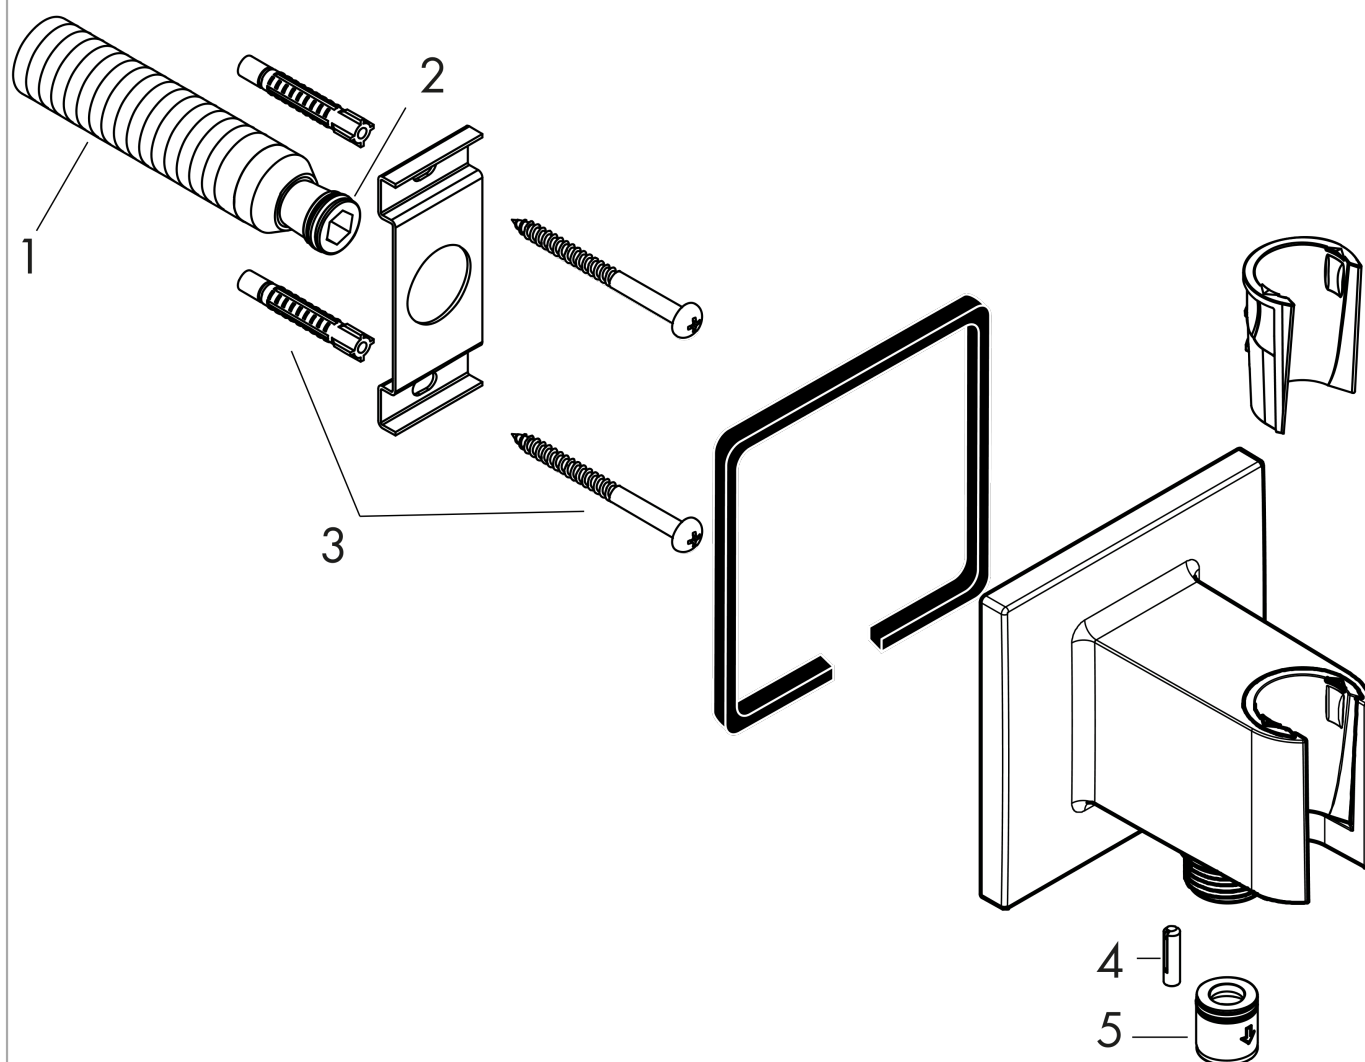

AXOR ShowerSolutions

Porter unit square

Surfaces: **Chrome** Article Number: **36734000**

Exploded Drawing

Year of production: >07/17

AXOR ShowerSolutions

Porter unit square

Surfaces: **Chrome** Article Number: **36734000**

Spare part list

Year of production: >07/17

Pos.	Description	Article Number	PC	PU
1	connecting thread G½	98933000	0	1
2	O-ring 11x2	98127000	0	1
3	mounting set	40915000	0	1
4	hollow set screw M4x16	97663000	0	1
5	set of non return valves DW 15	94074000	0	1