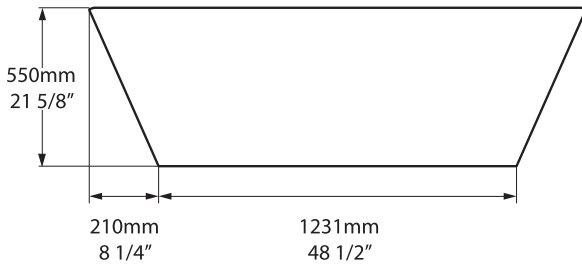

VE2-N-SW-NO

Top view

Front view

Side view

Section BB

Shown with K17 Waste Kit

Section AA

*All measurements subject to +/-5% tolerance
*Overflow hole not drilled