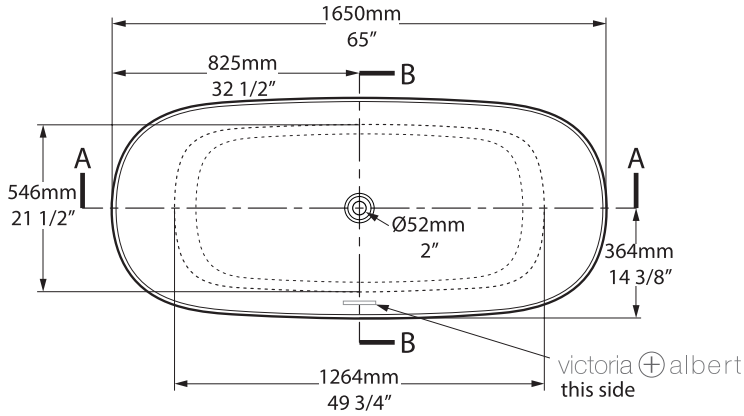

VE2-N-SW-NO

Top view

Front view

Side view

Section BB

Shown with K17 Waste Kit

Section AA

*All measurements subject to +/-5% tolerance
*Overflow hole not drilled