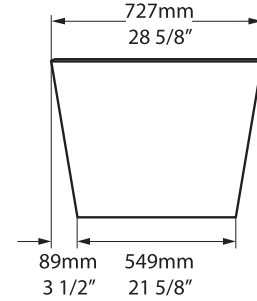

Vetralla 2

VE2-N-SW-NO

Front view

Shown with K17 Waste Kit

*All measurements subject to +/-5% tolerance
*Overflow hole not drilled

l = 1650mm / 65"
w = 727mm / 28⁵/₈"
h = 550mm / 21⁵/₈"

369 KG	300 ltr
231 KG	162 ltr
69 KG	0 ltr

.dwg | .dxf | .skp www.vandabaths.com

Massachusetts Code: Approved
cUPC listing by IAPMO: File No. 6574

VA/1204/06/Feb19