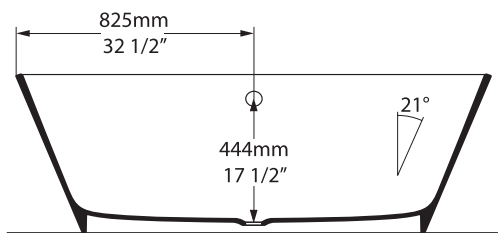

VE2-N-SW-NO

Top view

Front view

Side view

Section BB

Shown with K17 Waste Kit

Section AA

*All measurements subject to +/-5% tolerance
*Overflow hole not drilled