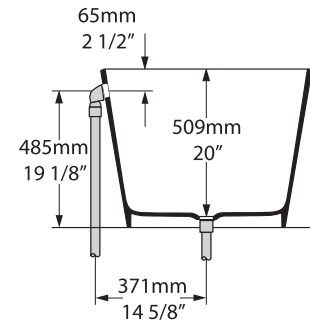

VE2-N-SW-NO

Top view

Front view

Side view

Section BB

Shown with K17 Waste Kit

Section AA

*All measurements subject to +/-5% tolerance
*Overflow hole not drilled

l = 1650mm / 65"
w = 727mm / 28⁵/₈"
h = 550mm / 21⁵/₈"

369 KG	300 ltr
231 KG	162 ltr
69 KG	0 ltr

.dwg | .dxf | .skp www.vandabaths.com

Massachusetts Code: Approved
cUPC listing by IAPMO: File No. 6574

VA/1204/06/Feb19